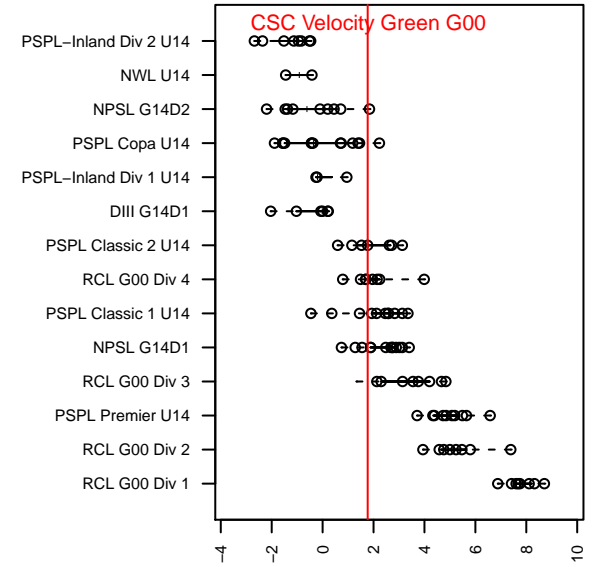

CSC Velocity Green G00

Cascade SC
 Renton, WA
 G00 total strength=1063
 attack=3.3 defense=1.88
 fall league = PSPL Classic 2 U14

alt names used:
 136 CSC Velocity FC 00 Green
 Velocity-Fountain
 Velocity FC 00 Green
 CSC Velocity FC '00 Green

Venues played:
 2014 Baker Blast COPA U14
 2014 Crossfire Select Cup GU14 Gold
 2014 Cowlitz Kickoff GU14
 2014 Sky River GU14-15
 2014 PSPL Classic 2 U14

CSC Velocity Green G00
 Dots are actual minus expected GF (blue circles) and GA (red triangles).
 Blue line is smoothed change in attack strength. Red is smoothed change in defense strength.

**attack and defense variance (black dot)
relative to other teams
and top 10 in region**

**attack and defense rating
relative to others at age
and all opponents in last 13 months**

Performance relative to 13 month average